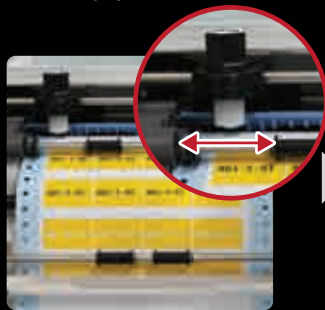

MARKING WITH WRAP-AROUND LABELS

The included "Bepop PC-EX" software connects the Bepop CPM-100HG5 printer and your PC.

Enter your marker data. You can also import marking data from CSV.

Set ribbon and tape

Prints & cuts

Easy weed-stripping

Wrap around wire

LETATWIN LM-550A/PC

MARKING WITH ROUND/HEAT SHRINK TUBING

Set ink ribbon and tubing, then enter your marker data

Prints & half-cuts

Bring the tubing to work place