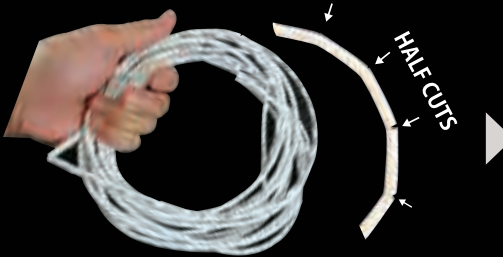

Prints & cuts

Easy weed-stripping

Wrap around wire

LETATWIN LM-550A/PC

MARKING WITH ROUND/HEAT SHRINK TUBING

Set ink ribbon and tubing, then enter your marker data

Prints & half-cuts

Bring the tubing to work place